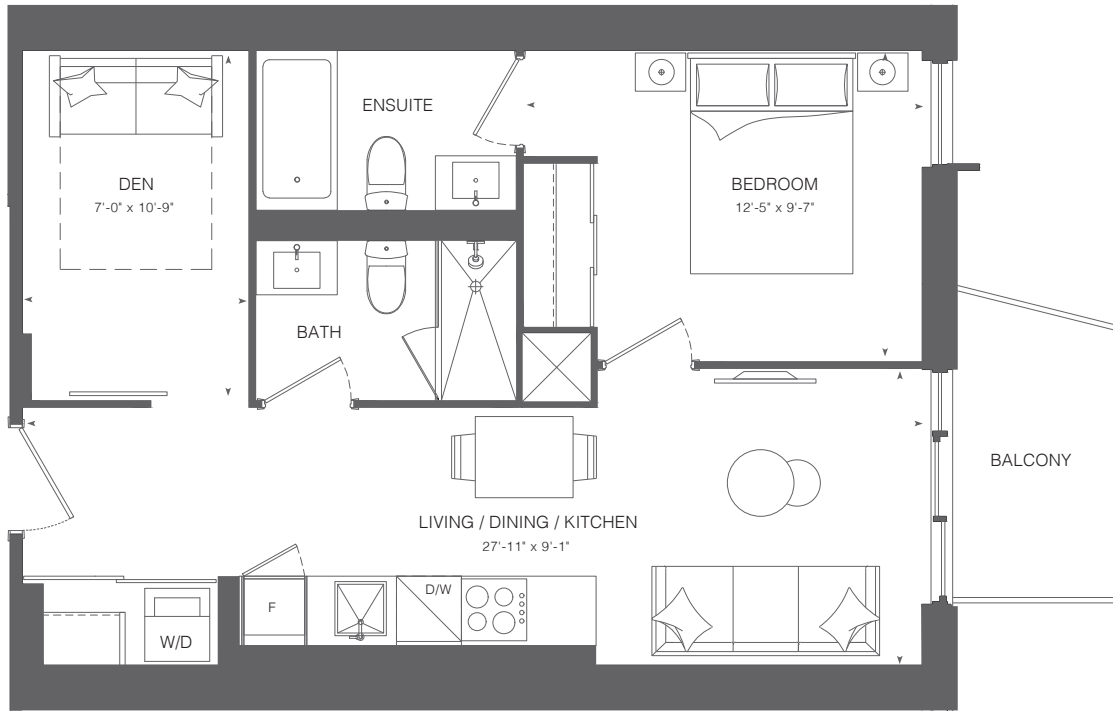

KIPLING STATION CONDOS

KIPLING597

1 Bedroom + Den / 2 Bathrooms
Interior 597 SF