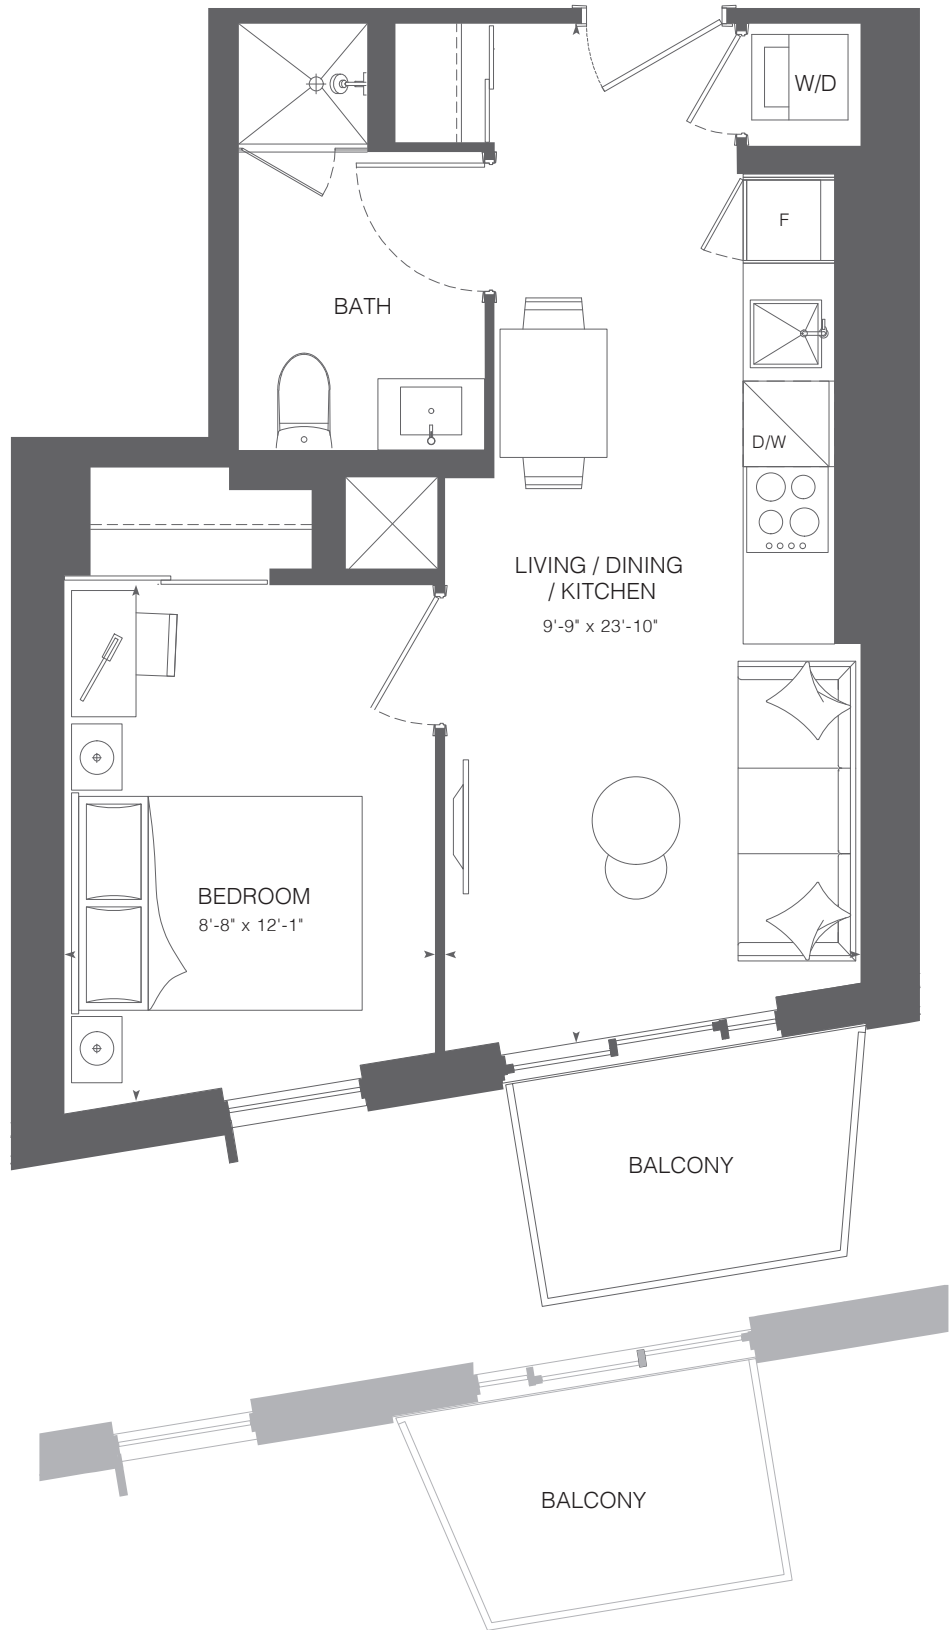

KIPLING STATION CONDOS

KIPLING467

1 Bedroom / 1 Bathroom
Interior 467 SF

Levels 15-29   Levels 6-12, 30-51