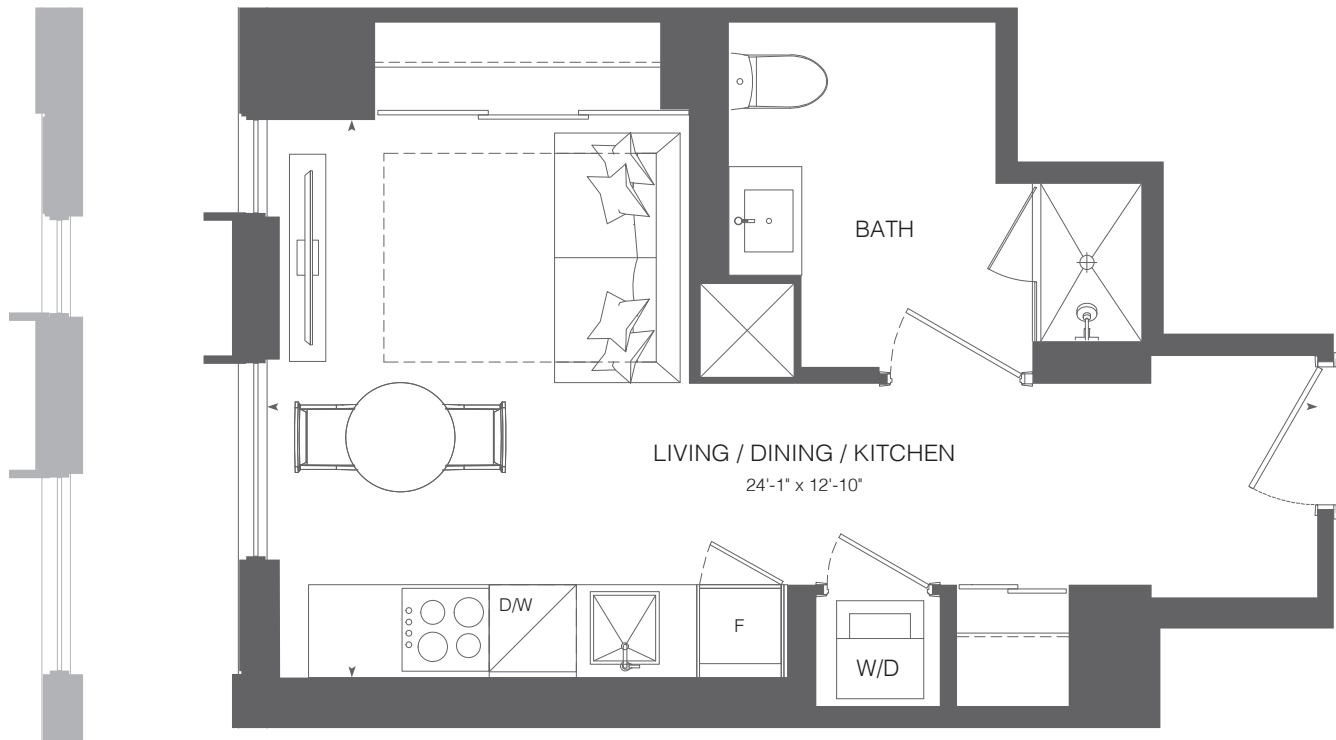

KIPLING STATION CONDOS

KIPLING363

Studio / 1 Bathroom
Interior 363 SF

Levels 15-29   Levels 6-12, 30-PH